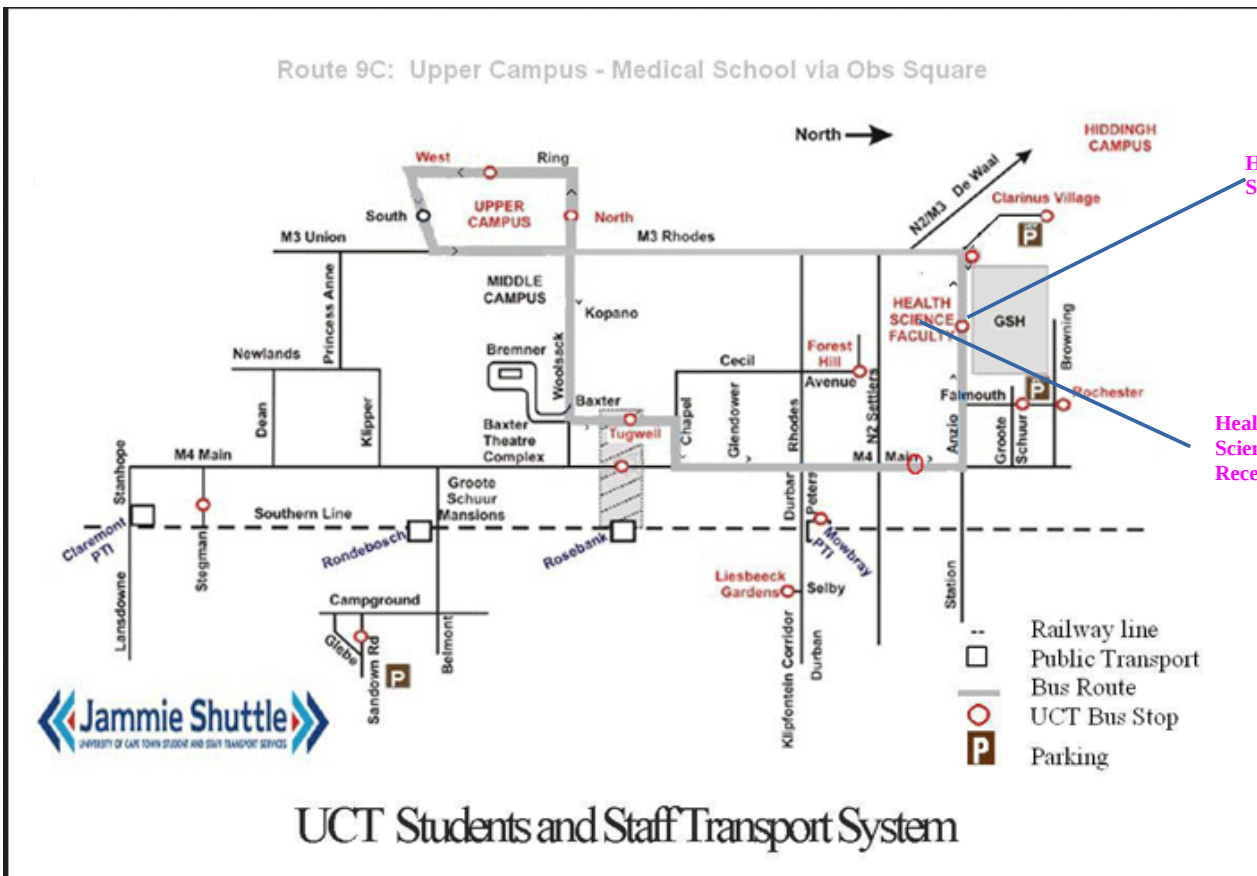

28 NOV - 18 DEC 2015

ROUTE 9C: OBZ SQ / ROCHESTER / MED / CLARINUS

MON TO FRI: **No Service Sat**

WEST STOP	TUGWELL	OBZ SQ	ROCHESTER	MED SCH	CLARINUS
		6:15	6:20	6:25	6:30
		6:35			
6:40	6:45	6:55	7:00	7:05	7:10
7:20	7:25	7:35	7:40	7:45	7:50
8:00	8:05	8:15	8:20	8:25	8:30
8:40	8:45	8:55	9:00	9:05	9:10
9:20	9:25	9:35	9:40	9:45	9:50
10:00	10:05	10:15	10:20	10:25	10:30
10:40	10:45	10:55	11:00	11:05	11:10
11:20	11:25	11:35	11:40	11:45	11:50
12:00	12:05	12:15	12:20	12:25	12:30
12:40	12:45	12:55	13:00	13:05	13:10
13:20	13:25	13:35	13:40	13:45	13:50
14:00	14:05	14:15	14:20	14:25	14:30
14:40	14:45	14:55	15:00	15:05	15:10
15:20	15:25	15:35	15:40	15:45	15:50
16:00	16:05	16:15	16:25	16:30	16:35
16:45	16:50	17:00	17:05	17:10	17:15
17:25	17:30	17:40	17:45	17:50	17:55

Health
Science
Shuttle stop

Health
Science
Reception